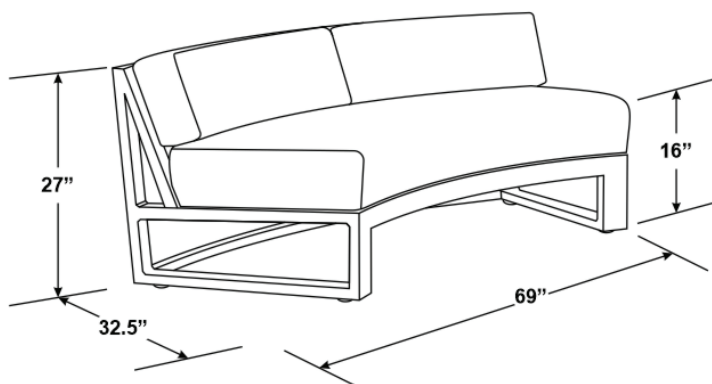

# REDONDO CURVE

SKU 3801-CRV

## SPECS

Width: 69"

Depth: 35"

Height: 31"

Weight: 65 lbs

- Fully welded, scratch-resistant powder-coated aluminum frame
- Weather resistant, high-resiliency foam cushions
- Stocked in Premium Sunbrella fabric in Cast Silver
- Adjustable Non-Marring Feet
- Commercial Quality Construction
- Custom Cushions available in approx. 10-12 weeks.
- Standard 54" fabrics COM yardage required: 8 yards